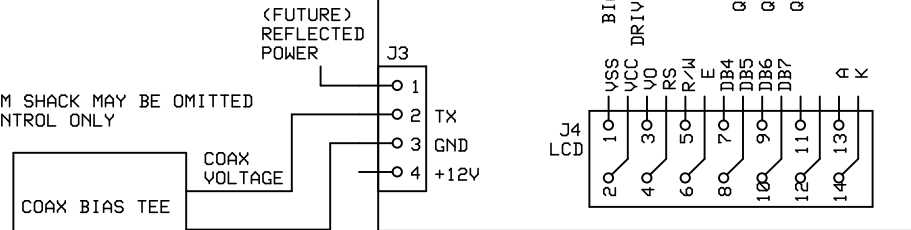

CONTROL DC FROM SHACK MAY BE OMITTED FOR RF LINK CONTROL ONLY

LDMOS at MAST

BLC2425M9LS250

PA CONTROLLER - G4WIM

J0	Rev 1.0	Sheet 1 of 1
	8/AUG/2019	